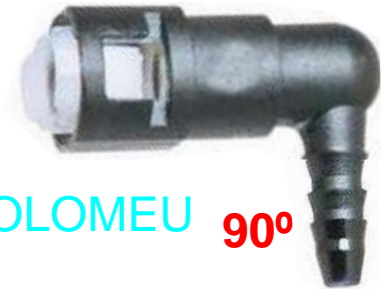

CONEXÃO
RESERVATORIO
RETO

50395

CITROEN
PEUGEOT
FORD

CONEXÃO
RESERVATORIO

90°

FIXACAR

50374

CONECTOR
RETO BARTOLOMEU
5/16" x 5/16

50375

CONECTOR .
CURVO BARTOLOMEU 90°
5/16" x 5/16

50376

CONECTOR
RETO BARTOLOMEU
3/8" x 5/16

50377

CONECTOR .
CURVO BARTOLOMEU 90°
3/8" x 5/16"

50378

CONECTOR
RETO BARTOLOMEU
3/8" x 3/8

50379

CONECTOR .
CURVO BARTOLOMEU 90°
3/8" x 3/8

50380

CONECTOR
RETO BARTOLOMEU
5/16" x 5/16"

50381

CONECTOR
RETO COM ANEL
3/8" x 5/16"

50382

CONECTOR RETO
3/8" x 3/8"
Linha GM